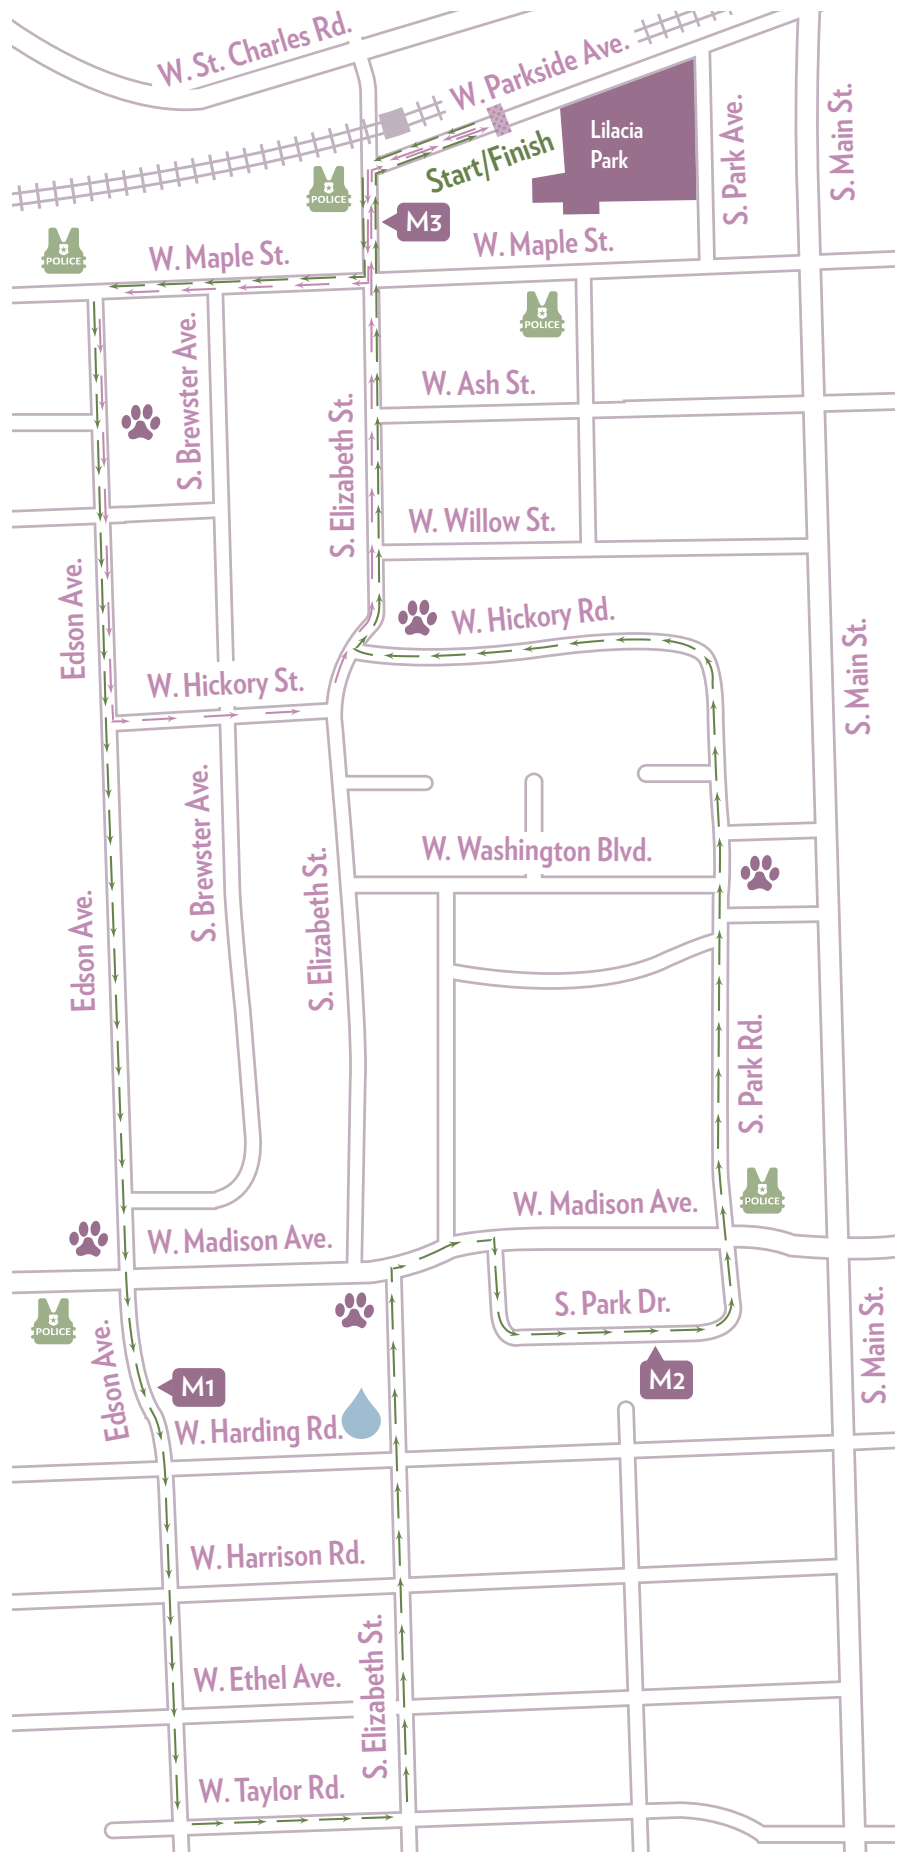

16TH ANNUAL LILAC

MUTT STRUT

5K RUN & 1-MILE

Start/Finish

5K Run Route

1-Mile Route

Canine Water Station

Runner Water Station

Police Checkpoint

Mile Marker

LOMBARDPARKS.COM/MUTT-STRUT