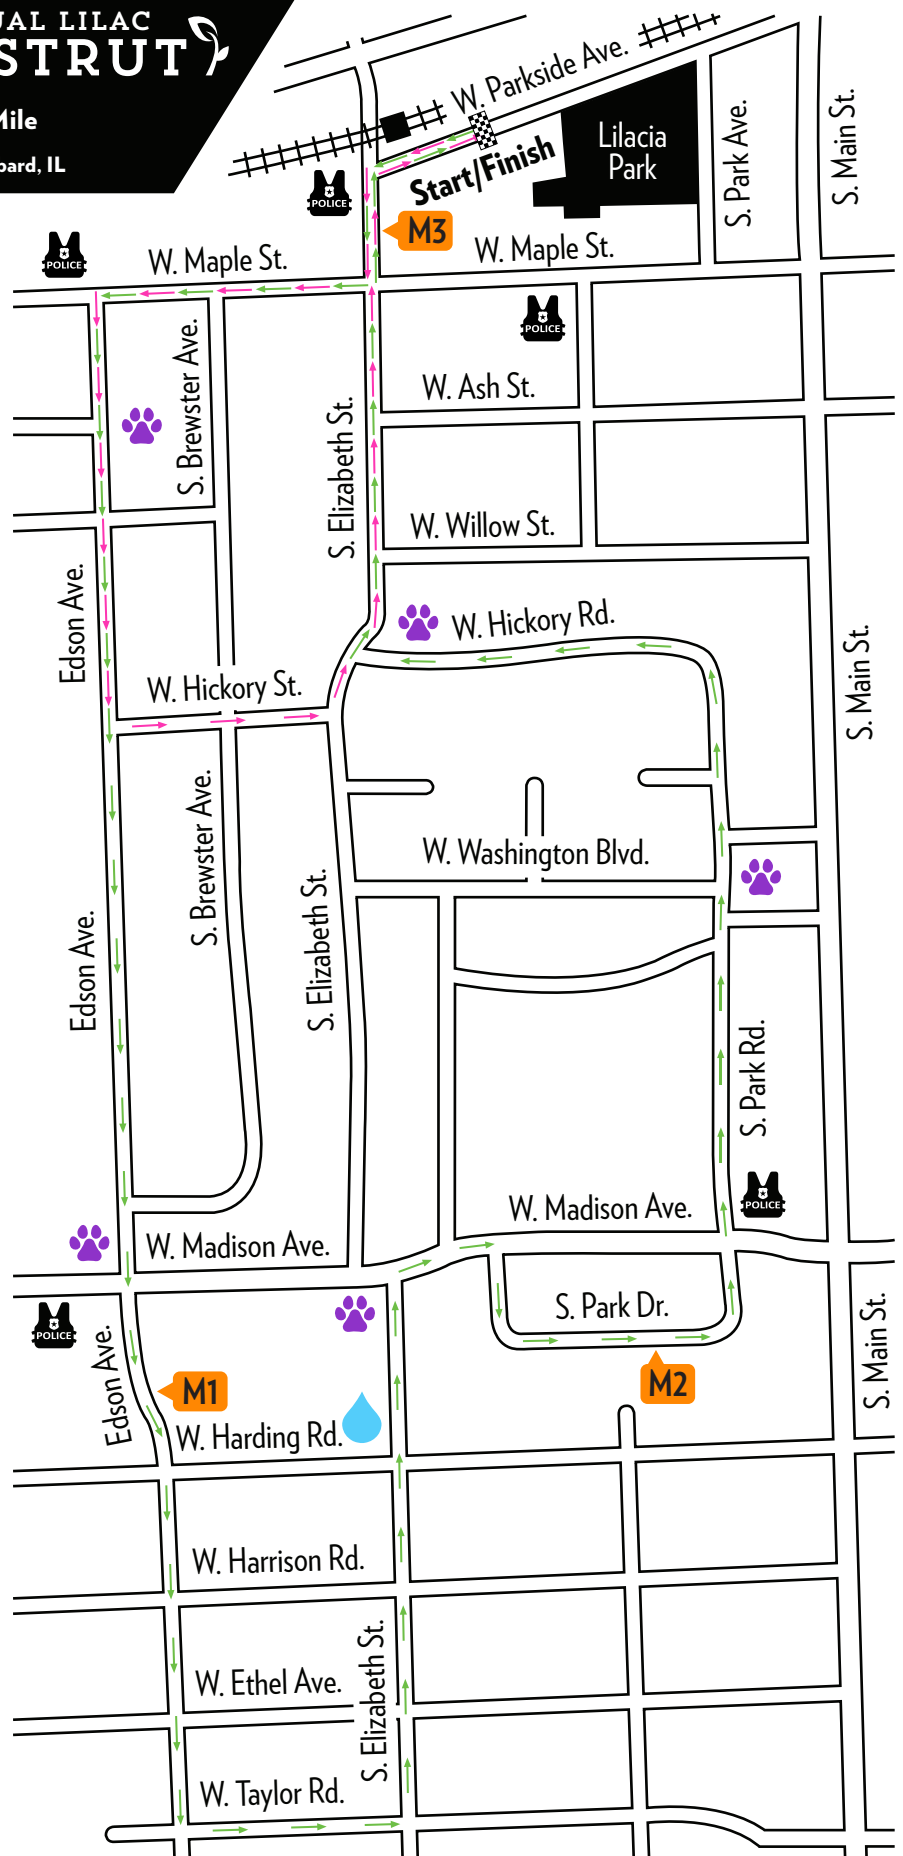

19TH ANNUAL LILAC MUTT STRUT

5K & 1 Mile

5.18.24 | Lombard, IL

RACE KEY

Start/Finish

5K Run Route

1 Mile Route

Canine Water Station

Runner Water Station

Police Checkpoint

Mile Marker

Lombard
PARK DISTRICT

LOMBARDPARKS.COM/MUTT-STRUT