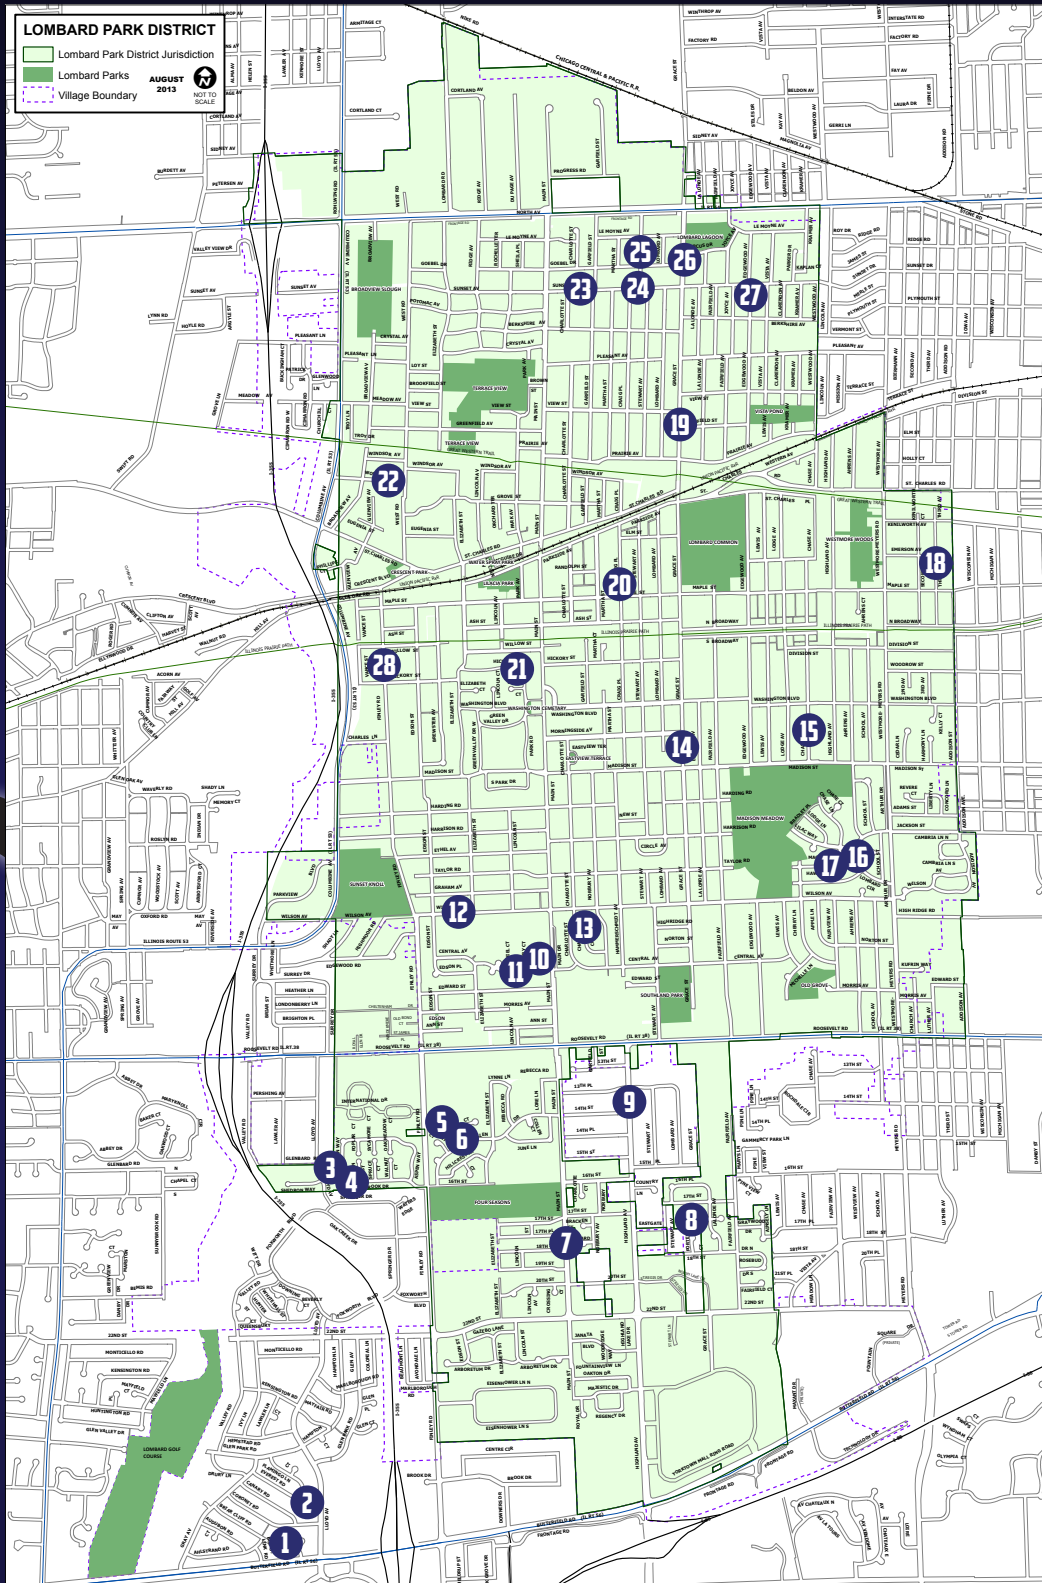

318 W. Wilson Avenue

HOUSE #13

1024 Charing Cross Road

HOUSE #14

566 S. Grace Street

HOUSE #15

534 S. Chase Avenue

HOUSE #16

196 S. Craig Place

HOUSE #21

104 W. Hickory Road

HOUSE #22

417 W. Woodland Avenue

HOUSE #23

112 E. Sunset Avenue

HOUSE #24

239 E. Sunset Avenue

HOUSE #25

656 N. Craig Place

HOUSE #26

629 N. Grace Street

HOUSE #27

555 N. Edgewood Avenue

HOUSE #28

332 S. Finley Road

**VOTE FOR YOUR
FAVORITE HOUSE!**

Scan the QR code, or go online to
surveymonkey.com/r/BMRTCYG

Lombard
PARK DISTRICT

LOMBARDPARKS.COM/HALLOWEEN-HOUSE-DECORATING-CONTEST