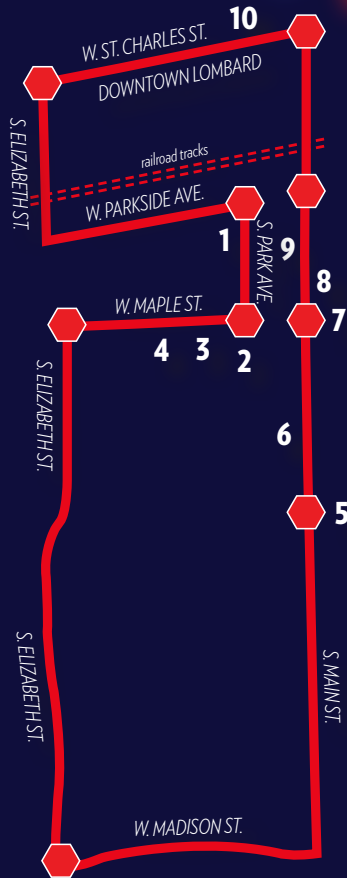

Trolley Stops

TROLLEY WILL RUN FROM 4:30 - 8:30 PM

1. LILACIA PARK
2. MAPLE STREET CHAPEL
3. HISTORICAL SOCIETY
4. CALVARY CHURCH
5. HELEN PLUM LIBRARY
6. FIRST CHURCH OF LOMBARD
7. FIRST UNITED METHODIST CHURCH
8. BRUST FUNERAL HOME
9. LOMBARD BIBLE CHURCH
10. LOMBARD CHAMBER OF COMMERCE