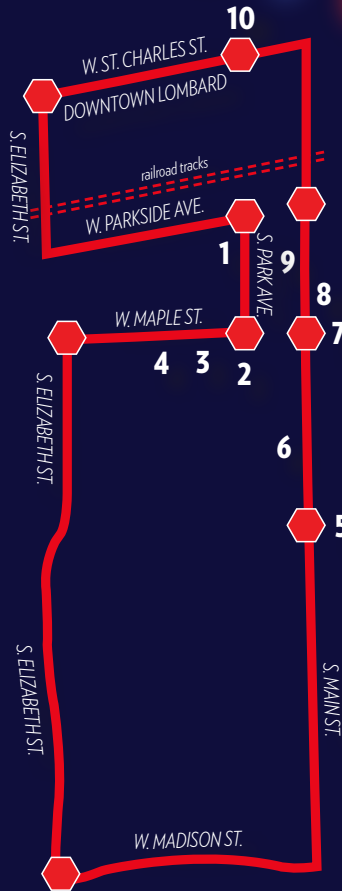

Trolley Stops

TROLLEY WILL RUN FROM 4:30 - 8:30 PM

1. LILACIA PARK
2. MAPLE STREET CHAPEL
3. HISTORICAL SOCIETY
4. CALVARY CHURCH
5. HELEN PLUM LIBRARY
6. FIRST CHURCH OF LOMBARD
7. FIRST UNITED METHODIST CHURCH
8. BRUST FUNERAL HOME & MOTW
9. LOMBARD BIBLE CHURCH
10. LOMBARD CHAMBER OF COMMERCE & SOAPY ROADS